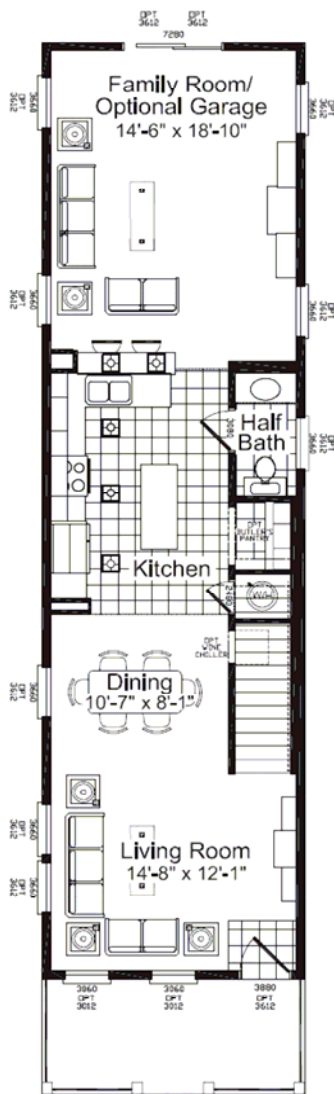

Palm Harbor Homes

Glen Cairn

1768 Sq. Ft.

15'-6" x 64'-0"

© Palm Harbor Homes, Inc.

1ST FLOOR

2ND FLOOR

EMPIRE HOMES